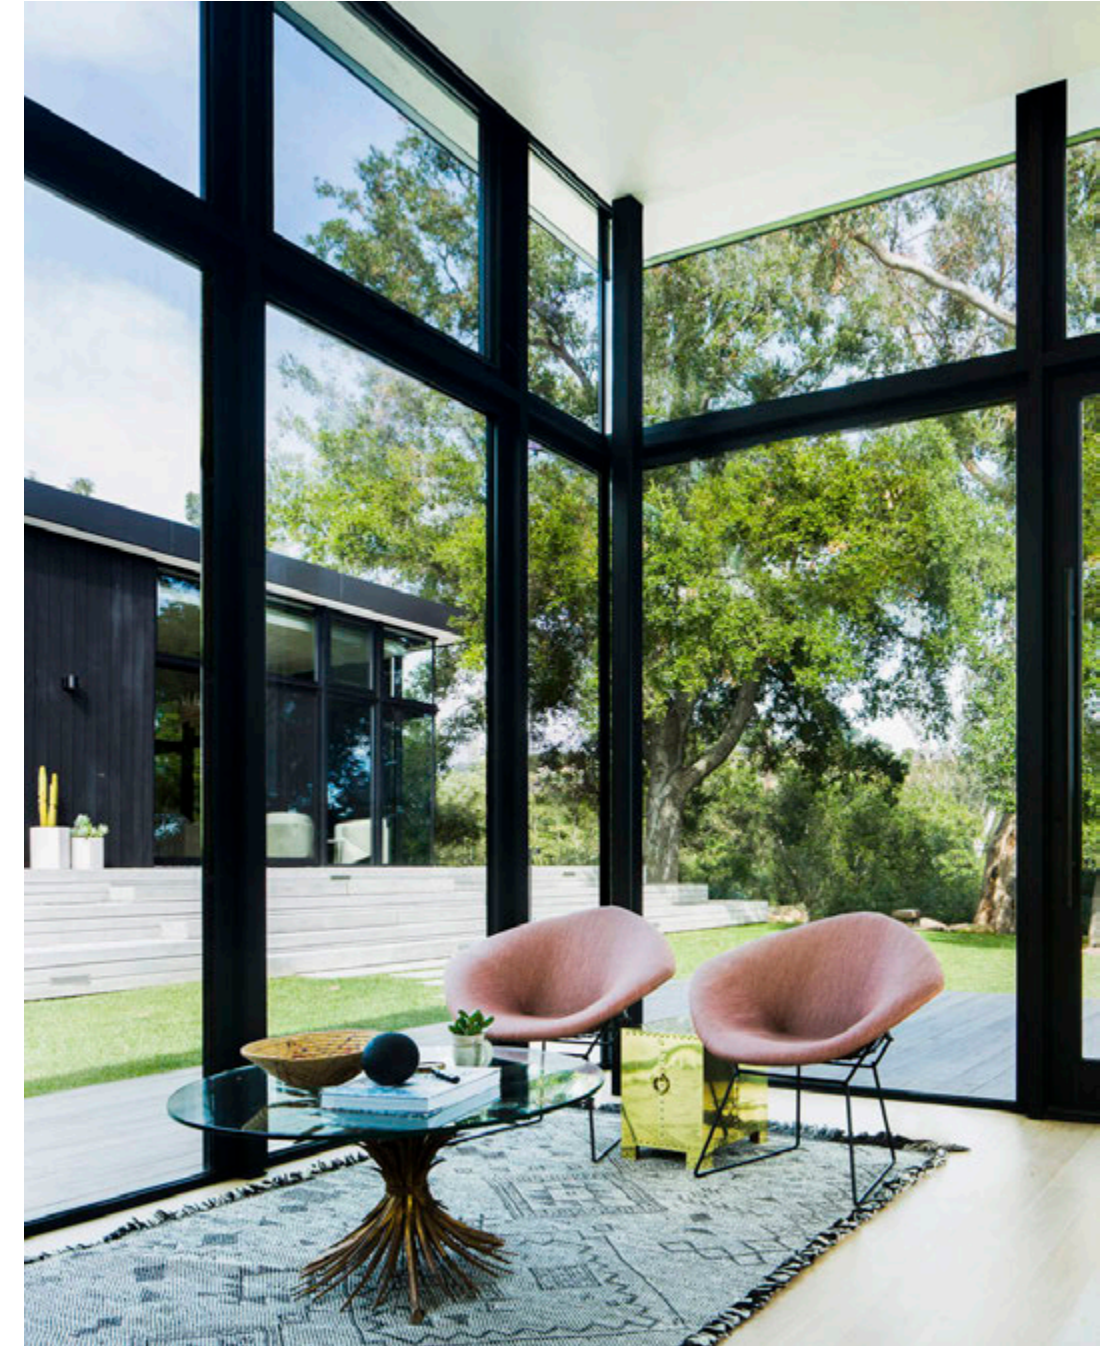

A fully renovated, warm and modern interior, which was reimagined to fit the quintessential California Coastal aesthetic.

Santa Barbara, California  
**SANTA BARBARA BUNGALOW**

A fully renovated, warm and modern interior, which was reimagined to fit the quintessential California Coastal aesthetic.

Santa Barbara, California  
**SANTA BARBARA BUNGALOW**

A fully renovated, warm and modern interior, which was reimagined to fit the quintessential California Coastal aesthetic.

Montecito, California  
**QUARRY HOUSE**

A modernized classic 1950s cabin, set in an abandoned rock quarry nestled into the Montecito foothills.

Montecito, California  
**QUARRY HOUSE**

A modernized classic 1950s cabin, set in an abandoned rock quarry nestled into the Montecito foothills.